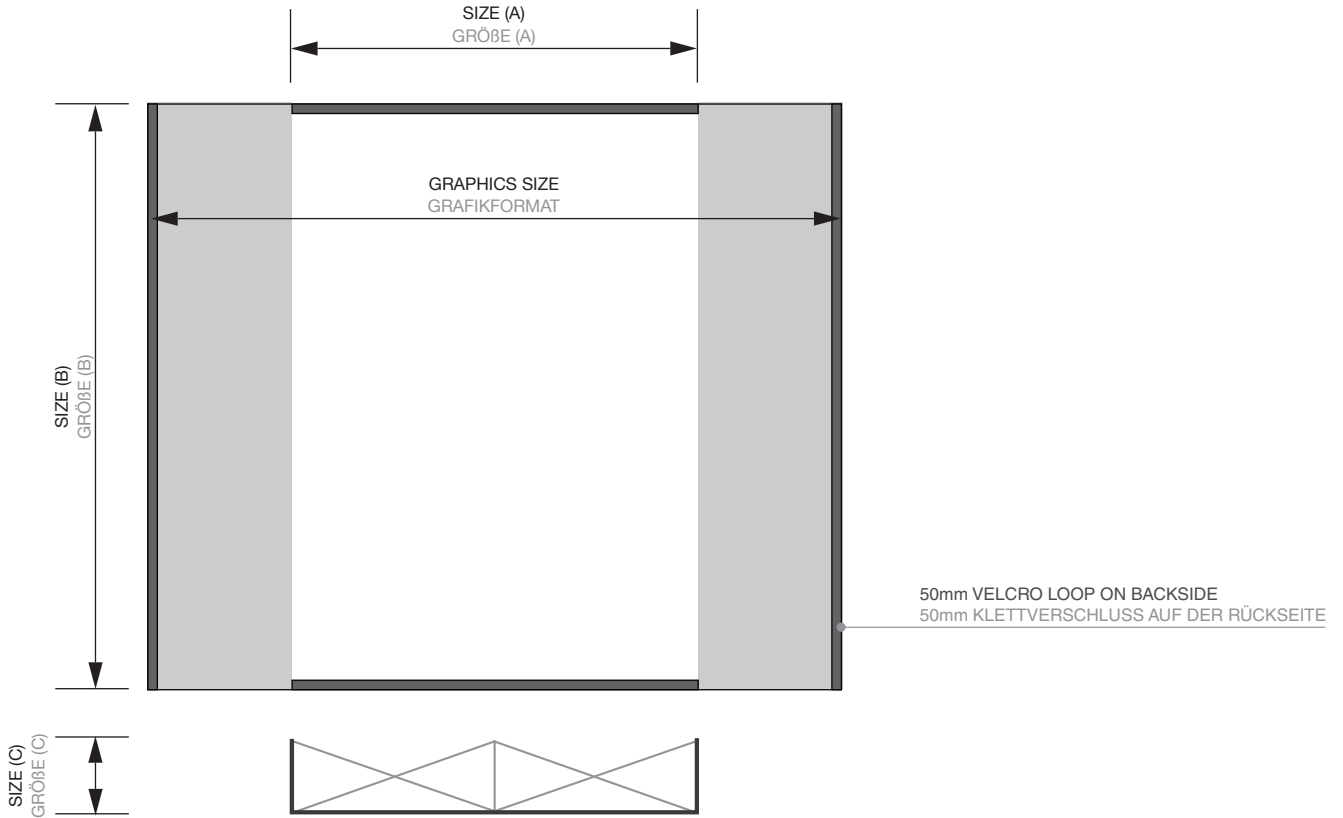

POP-UP FABRIC

Walls | Pop-Ups